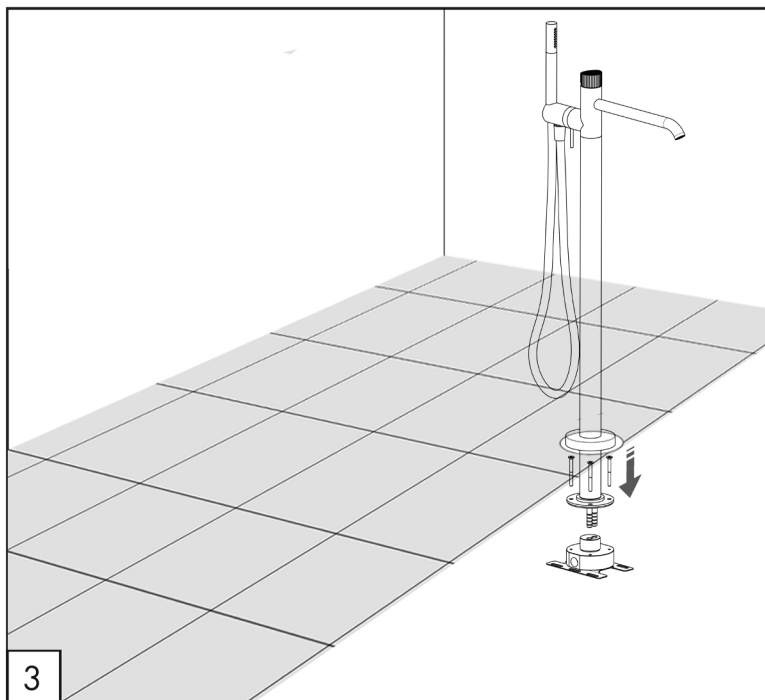

Gnd 11

WORKING TEMPERATURE

max. 70 °C
max. 158 °F